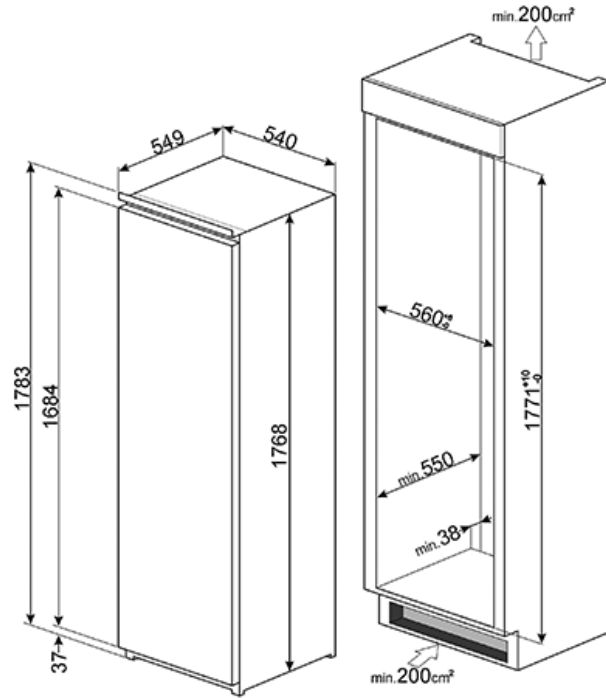

SINGLE DOOR REFRIGERATOR, BUILT-IN,  
ENERGY RATING: A+  
EAN13: 8017709205973

• **REFRIGERATOR:** • Storage volume fresh food compartment: 310 l • Fan assisted cooling • Interior light • 5 adjustable glass shelves • Glass shelf to cover fruit and vegetable container • 1 fruit and vegetables drawer • **INNERDOOR:** • Adjustable balcony storage with metal supports • 3 adjustable balconies • 1 balcony shelf with transparent cover • 1 bottle balcony with metal wire • Annual energy consumption: 142 kWh • Electrical connection rating: 100 W • Climatic class: SN, N, ST • Noise level: 34 dB(A) • Voltage: 220-240 V • Current: 0.6 A • Frequency: 50 Hz • Accessories: Egg holder