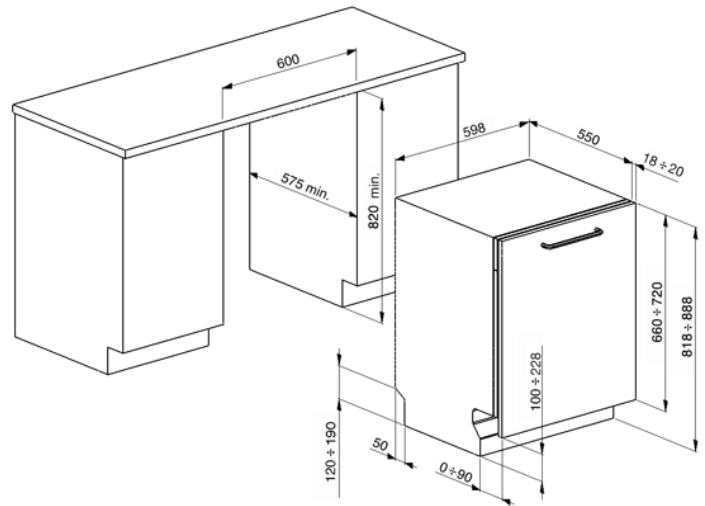

DISHWASHER, BUILT IN FULLY INTEGRATED, 13 PLACE SETTINGS, 60 CM, 82 CM HEIGHT, ENERGY RATING A+++
 EAN13: 8017709173296

• 13 place settings • Number of programs: 6 + 4 quick programs • Orbital washing system • Energy saving option EnerSave A+++ • Buffer memory • Display: Delayed start display, Program duration display, Time to end display • Delay timer option up to 24 hours, with automatic soak • Visual indicator: salt and rinse aid • Varied distribution 1/2 load option FlexiZone • Grey baskets • Height adjustable upper basket on three horizontal levels • Upper basket with central fixed racks • Upper basket with EasyGlide System • Lower basket with double foldable racks • FlexiDuo, third upper basket for cutlery • 13 place setting sliding cutlery basket • Lower basket with anti-drop insert • Blue led internal lights • Single hot/cold water max 60°C alimentation - energy save up to 35% • Annual water consumption: 2520 l/year • Annual energy consumption: 230 kWh/year • Noise level: 44 dB (A) RE 1 pW • Current: 10 A • Frequency: 50 Hz • Voltage: 220-240 V