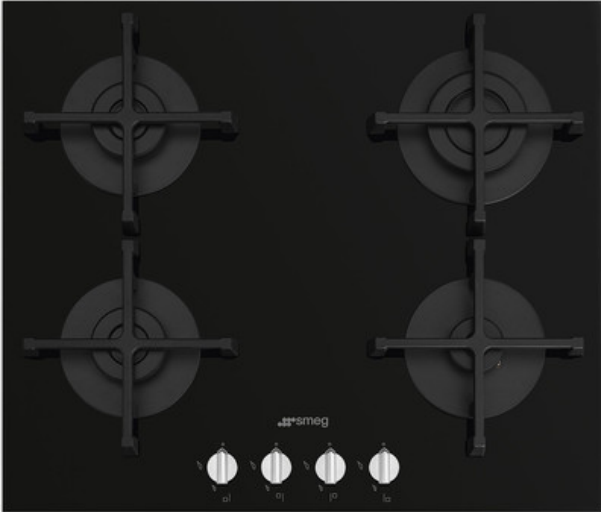

PV264N

Hob, Aesthetics: Cucina, Gas, 60 cm, Built-in: Ultra-low profile or Fully Flushed

TYPE

Product Family: Hob • Dimensions: 60 cm • Type: Gas • Built-in: Ultra-low profile or Fully Flushed • Power supply: Gas • EAN code: 8017709288662

AESTHETICS

Colour: Black • Finishing: Glass • Aesthetics: Cucina • Material: Glass • Glass Type: Standard (clear) • Controls colour: Steel effect • Type of control setting: Control knobs • Control knobs position: Front • No. of controls: 4 • Glass edge: Straight edge • Glass on Steel: Yes • Pan stands: Cast iron • Burners: Standard • Burners Material: Aluminium • Serigraphy colour: White

PROGRAMS / FUNCTIONS

Total no. of cook zones: 4 • No. of gas cook zones: 4

OPTIONS

Standard cut out: 482-486x560-564 mm

COOKING ZONES

1st zone position: Front left • 2nd zone position: Rear left • 3rd zone position: Rear right • 4th zone position: Front right • 1st zone type: Gas - Semi Rapid • 2nd zone type: Gas - Semi Rapid • 3rd zone type: Gas - Rapid • 4th zone type: Gas - AUX • 1st zone power: 1.70 kW • 2nd zone power: 1.70 kW • 3rd zone power: 2.90 kW • 4th zone power: 1.00 kW