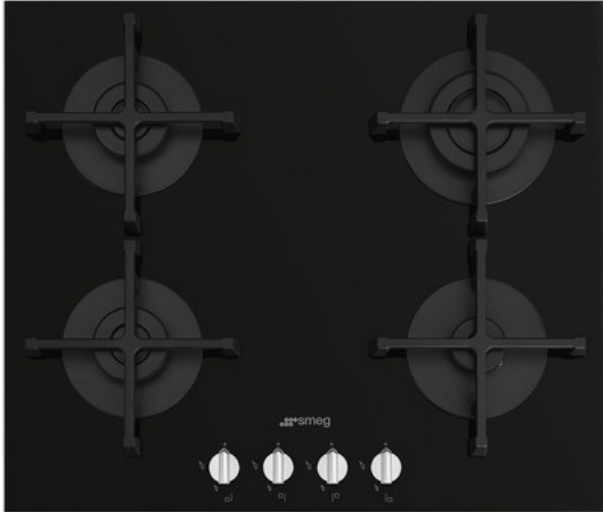

## PV264N

Hob, Aesthetics: Cucina, Gas, 60 cm, Built-in: Ultra-low profile or Fully Flushed

### TYPE

Product Family: Hob • Dimensions: 60 cm • Type: Gas • Built-in: Ultra-low profile or Fully Flushed • Power supply: Gas • EAN code: 8017709288662

### AESTHETICS

Colour: Black • Finishing: Glass • Aesthetics: Cucina • Material: Glass • Glass Type: Standard (clear) • Controls colour: Steel effect • Type of control setting: Control knobs • Control knobs position: Front • No. of controls: 4 • Glass edge: Straight edge • Glass on Steel: Yes • Pan stands: Cast iron • Burners: Standard • Burners Material: Aluminium • Serigraphy colour: White