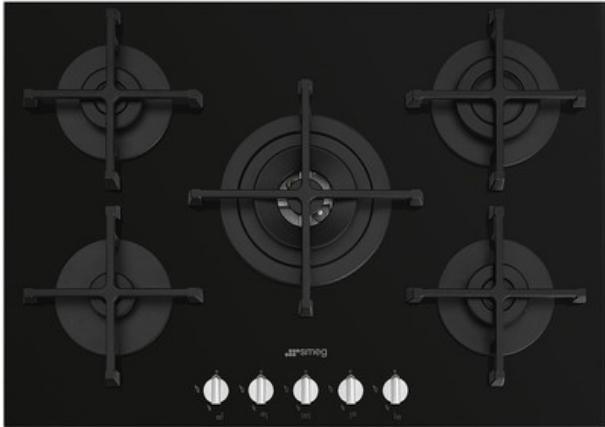

## PV275N

Hob, Aesthetics: Cucina, Gas, 70/75 cm, Built-in: Ultra-low profile or Fully Flushed

### TYPE

Product Family: Hob • Dimensions: 70/75 cm • Type: Gas • Built-in: Ultra-low profile or Fully Flushed • Power supply: Gas • EAN code: 8017709288686

### AESTHETICS

Colour: Black • Finishing: Glass • Aesthetics: Cucina • Material: Glass • Glass Type: Standard (clear) • Controls colour: Steel effect • Type of control setting: Control knobs • Control knobs position: Front • No. of controls: 5 • Glass edge: Straight edge • Glass on Steel: Yes • Pan stands: Cast iron • Burners: Standard • Burners Material: Aluminium • Serigraphy colour: White