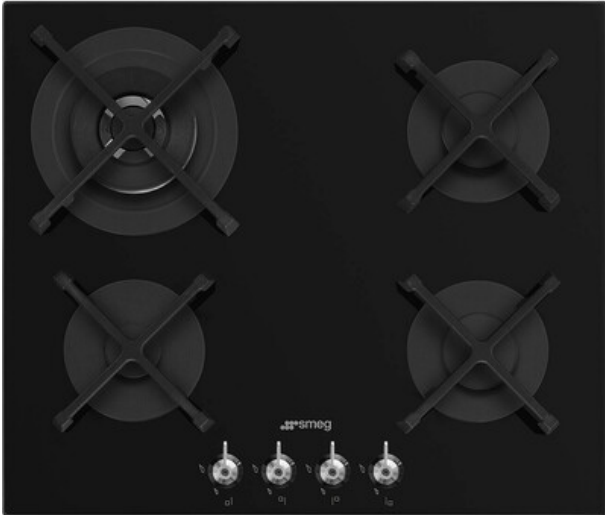

PV364N

Hob, Aesthetics: Classic, Gas, 60 cm, Built-in: Ultra-low profile or Fully Flushed

TYPE

Product Family: Hob • Dimensions: 60 cm • Type: Gas • Built-in: Ultra-low profile or Fully Flushed • Power supply: Gas • EAN code: 8017709324704

AESTHETICS

Colour: Black • Finishing: Glass • Aesthetics: Classic • Material: Glass • Glass Type: Standard (clear) • Controls colour: Steel effect • Type of control setting: Control knobs • Control knobs position: Front • No. of controls: 4 • Glass edge: Straight edge • Glass on Steel: Yes • Pan stands: Cast iron • Burners: Standard • Burner Material: Aluminium • Serigraphy colour: White

PROGRAMS / FUNCTIONS

Total no. of cook zones: 4 • No. of gas cook zones: 4

OPTIONS

Standard cut out: 482-486x560-564 mm

COOKING ZONES

1st zone position: Front left • 2nd zone position: Rear left • 3rd zone position: Rear right • 4th zone position: Front right • 1st zone type: Gas - AUX • 2nd zone type: Gas - 2UR (dual) • 3rd zone type: Gas - Semi Rapid • 4th zone type: Gas - Semi Rapid • 1st zone power: 1.00 kW • 2nd zone power: 3.60 kW • 3rd zone power: 1.80 kW • 4th zone power: 1.80 kW