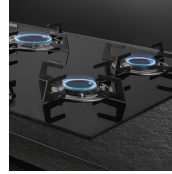

PV695LCNX

Hob, Aesthetics: Dolce Stil Novo, Gas, 90 cm, Built-in: Traditional

CERAMIC GLASS

Ceramic glass is able to withstand heat above 800°C so it is extremely robust and durable. Composed of a single glass plate measuring only 4 to 8mm, this type of glass is resistant to impact and wear.

TYPE

Product Family: Hob • Dimensions: 90 cm • Type: Gas • Built-in: Traditional • Power supply: Gas • EAN code: 8017709222178

AESTHETICS

Colour: Black • Finishing: Glass • Aesthetics: Dolce Stil Novo • Components finishing: Stainless Steel • Material: Glass • Glass Type: Ceramic • Controls colour: Black • Type of control setting: Control knobs • Control knobs position: Front • No. of controls: 5 • Glass on Steel: Yes • Pan stands: Cast iron • Burner Coating: Black Ceram • Serigraphy colour: Grey

PROGRAMME / FUNCTIONS

Total no. of cook zones: 5 • No. of gas cook zones: 5

OPTIONS

Standard cut out: 482-486x844-848 mm

COOKING ZONES

1st zone position: Left • 2nd zone position: Rear centre • 3rd zone position: Front centre • 4th zone position: Rear right • 5th zone position: Front right • 1st zone type: Gas - UR • 2nd zone type: Gas - Semi Rapid • 3rd zone type: Gas - Semi Rapid • 4th zone type: Gas - Rapid • 5th zone type: Gas - AUX • 1st zone power: 6.00 kW • 2nd zone power: 1.70 kW • 3rd zone power: 1.70 kW • 4th zone power: 2.60 kW • 5th zone power: 1.10 kW