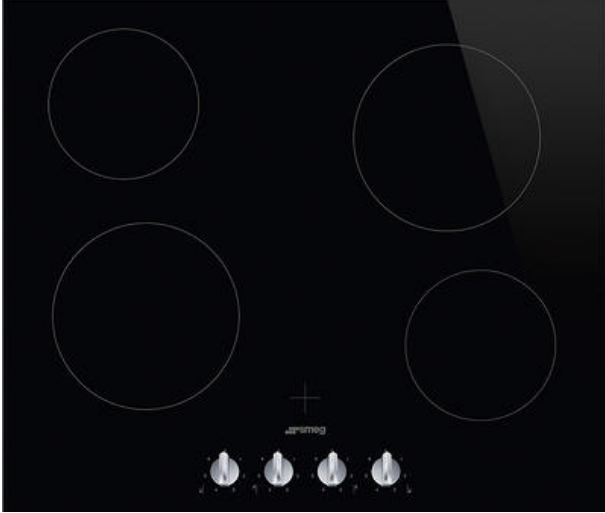

SE364TDM

Hob, Aesthetics: Cucina, Ceramic, 60 cm, Built-in: Ultra-low profile or Fully Flushed

TYPE

Product Family: Hob • Dimensions: 60 cm • Type: Ceramic • Built-in: Ultra-low profile or Fully Flushed • Power supply: Electric •

EAN code: 8017709240899

AESTHETICS

Colour: Black • Finishing: Glass • Aesthetics: Cucina • Material: Glass • Glass Type: Ceramic • Controls colour: Silver • Type of control setting: Control knobs • Control knobs position: Front • No. of controls: 4 • Glass edge: Straight edge • Serigraphy colour: Grey

PROGRAMS / FUNCTIONS

Total no. of cook zones: 4 • No. of ceramic cook zones: 4 • Power levels: 6

OPTIONS

Standard cut out: 490x560 mm

COOKING ZONES

1st zone position: Front left • 2nd zone position: Rear left • 3rd zone position: Rear right • 4th zone position: Front right • 1st zone type: Ceramic - single • 2nd zone type: Ceramic - single • 3rd zone type: Ceramic - single • 4th zone type: Ceramic - single • 1st zone dimensions: Ø 18.4 cm • 2nd zone dimensions: Ø 14.8 cm • 3rd zone dimensions: Ø 18.4 cm • 4th zone dimensions: Ø 14.8 cm • 1st zone power: 1.80 kW • 2nd zone power: 1.20 kW • 3rd zone power: 1.80 kW • 4th zone power: 1.20 kW