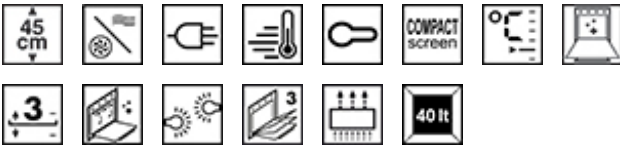

TYPE

Product Family: Oven • Category: 45cm compact • Cooking Method: Combi Microwave • Power supply: Electric • EAN code: 8017709282196

AESTHETICS

Colour: Silver • Aesthetics: Linea • Material: Glass • Type of steel: Brushed • Glass Type: Stopsol • Door: Full glass • Handle: Linea • Handle Colour: Chromed

PROGRAMS / FUNCTIONS

No. of cooking functions: 10 • Traditional cooking functions: Static, Fan assisted, Circulaire, Turbo (circulaire + bottom + upper + fan), ECO, Large grill, Pizza • Microwave functions: Microwave, Microwave + bottom + top + fan, Microwave + circulaire + fan, Microwave + grill • Other functions: Defrost by time

CONTROLS

Display: Yes • Control setting: Control knobs • No. of controls: 2 • Control knobs: Linea