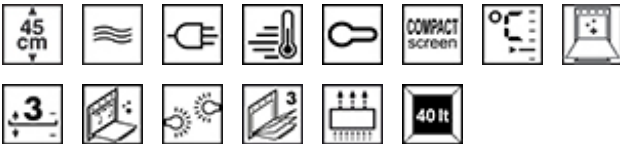

TYPE

Product Family: Oven • Category: 45cm compact • Cooking Method: Microwave with grill • Power supply: Electric • EAN code: 8017709287191

AESTHETICS

Colour: Black • Aesthetics: Linea • Material: Glass • Type of steel: Brushed • Glass Type: Clear1 • Door: Full glass • Handle: Linea • Handle Colour: Chromed

PROGRAMS / FUNCTIONS

No. of cooking functions: 4 • Traditional cooking functions: Large grill • Microwave functions: Microwave, Microwave + grill, Chef dish (Baker) • Other functions: Defrost by time

CONTROLS

Display: Yes • Control setting: Control knobs • No. of controls: 2 • Control knobs: Linea