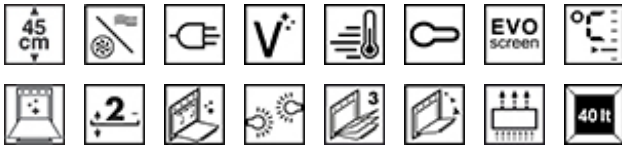

SO4902M1N

Oven, Victoria, Galileo cavity: Micro combi, 45cm compact, Combi Microwave, Black, Vapor Clean

TYPE

Product Family: Oven • Category: 45cm compact • Cooking Method: Combi Microwave • Galileo cavity: Micro combi • Power supply: Electric • EAN code: 8017709325701 • Cleaning system: Vapor Clean

AESTHETICS

Colour: Black • Aesthetics: Victoria • Material: Painted material • Glass Type: Clear1 • Door: With panel • Handle: Victoria • Handle Colour: Steel effect

PROGRAMS / FUNCTIONS

No. of cooking functions: 10 • Automatic programmes: 20 • Traditional cooking functions: Static, Fan assisted, Circulaire, Turbo (circulaire + bottom + upper + fan), ECO, Large grill, Base, Pizza • Microwave functions: Microwave, Microwave + bottom + top + fan, Microwave + circulaire + fan, Microwave + grill • Other functions: Defrost by time, Proving, Stone cooking, BBQ, Air-Fry, Sabbath • Cleaning functions: Vapor Clean

CONTROLS

Display: Yes • Control setting: Control knobs • No. of controls: 2 • Control knobs: Victoria • Controls colour: Steel effect