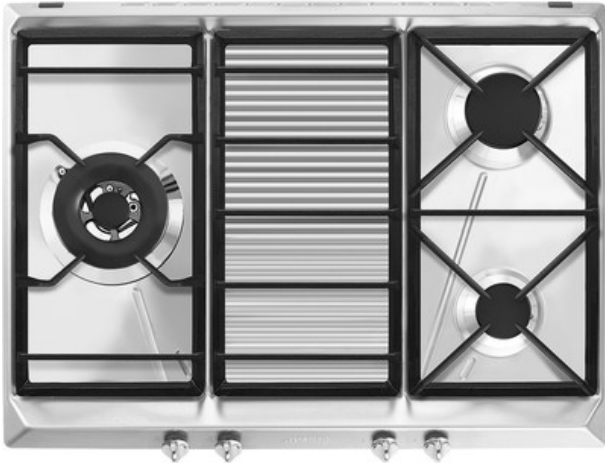

## SRV573XG

Hob, Aesthetics: Contemporanea, Gas, 70/75 cm, Built-in type: Traditional

### TYPE

Product Family: Hob • Dimensions: 70/75 cm • Type: Gas • Built-in type: Traditional • Power supply: Gas • EAN code: 8017709138714

### AESTHETICS

Colour: Stainless steel • Finishing: Satin • Aesthetics: Contemporanea • Type of steel: Brushed • Material: Stainless Steel • Controls colour: Steel effect • Type of control setting: Control knobs • Control knob position: Front • No. of controls: 4 • Pan stands: Cast iron • Serigraphy colour: Grey