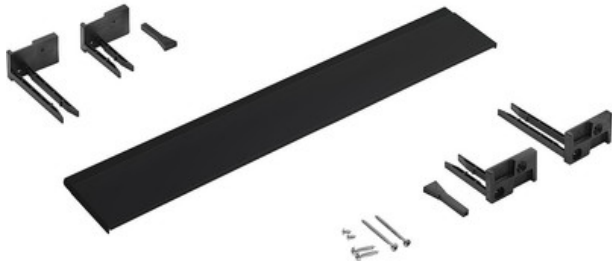

KITPL60N

Tilbehør, Type: Sokkellistsett, Oppvaskmaskiner

TYPE

Serie: Tilbehør • Serie: Oppvaskmaskiner • Type: Sokkellistsett • EAN-kode: 8017709176464 • Toekick Kit in Black colour with adjustable height and deepness. Can be installed over all the fully integrated and underbench models with variable fulcrum or flexifit hinges.