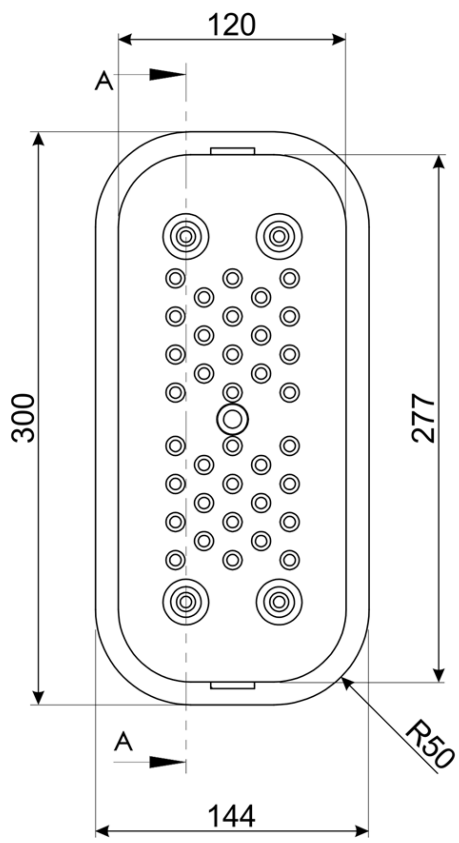

BW15PP

Accessories, Type: Colander, Sinks

TYPE

TXT: Polycarbonate colander (1/2 bowl located) • Family: Sinks • Type: Colander • Family: Accessories • EAN code: 8017709183738

LOGISTIC INFORMATION

Product dimensions (H x W x D): 150x340x150 • Width: 340 mm • Depth: 150 mm • Height: 150 mm

SEZIONE A-A