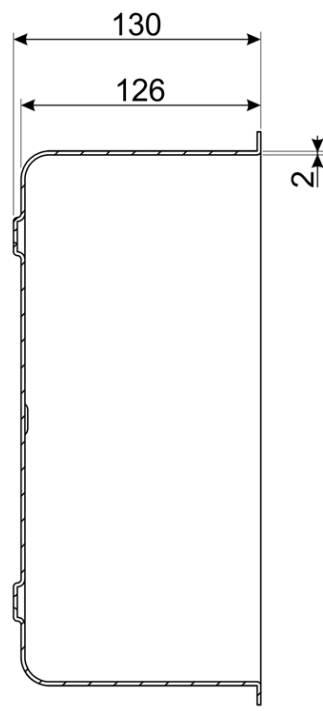

BW15PP

Accessories, Type: Colander, Sinks

TYPE

TXT: Polycarbonate colander (1/2 bowl located) • Family: Sinks • Type: Colander • Family: Accessories • EAN code: 8017709183738

LOGISTIC INFORMATION

Product dimensions (H x W x D): 150x340x150 • Width: 340 mm • Depth: 150 mm • Height: 150 mm