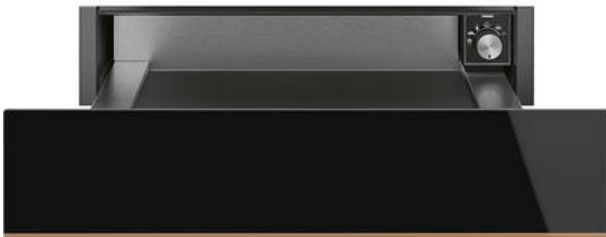

CPR615NR

Drawer, Dolce Stil Novo, Reheat, 15 cm, Black

TYPE

Product Family: Drawer • Type: Reheat • Commercial height: 15 cm • EAN code: 8017709250386

AESTHETICS

Colour: Black • Finishing: Glossy black • Aesthetics: Dolce Stil Novo • Component finishing: Copper • Material: Glass • Glass type: Eclipse • Front panel: With horizontal strip

PROGRAMME / FUNCTIONS

Keep warm: Yes • Reheating: Yes • Defrost: Yes • Dish warmer: Yes • Proofing: Yes • Mug warmer: Yes

CONTROLS

Type of control setting: Control knobs • No. of controls: 1 • Controls colour: Steel effect

TECHNICAL FEATURES

Capacity: 21 l • Opening mechanism: Push-pull • Base material: Stainless steel • Max weight allowance: 15 kg • Maximum drawer loading weight: 85 kg • Accessories included: Silicone antislip mat