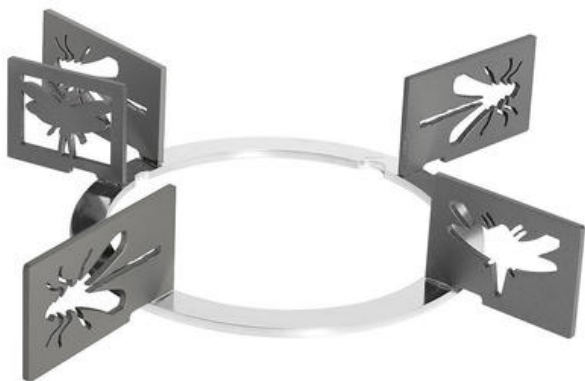

## KPDSN100I

Accessories, Type: Pan stands, Hobs

### TYPE

Family: Accessories • Family: Hobs • Type: Pan stands • EAN code: 8017709236700 • Stainless Steel artistic pan stands  
Titanium coating Butterflies design Suitable for 100cm hobs