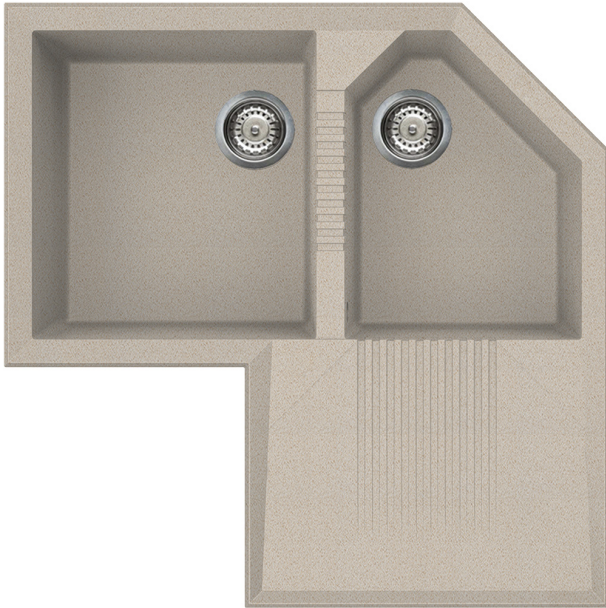

LZ830AV2

Sink, Universale, Synthetic sink, Standard, Drainer: Right, No. of bowls: 2, Oats

TYPE

Sink dimensions: 83 cm • Product Family: Sink • EAN code: 8017709274665 • Sink material: Composite • No. of bowls: 2 • Drainer: Right • Type: Synthetic sink

AESTHETICS

Aesthetics: Universale • Anti-bacteria: Yes • Anti-scratch: Yes • Serie: Quadra • Tap hole / precut tap hole: Prepared • Building in type: Standard • Color: Oats

TECHNICAL FEATURES

Dividing wall width: 40 mm • Type of clips: Standard • Frame depth (mm): 10 • Tap hole: 2 • Height from kitchen top: 10 mm • Drainer inclination: 2 ° • Width (mm): 830 mm • Cutout radius: 20 mm • Cutout dimension topmount (mm): see cutout drawing mm • No. of clips: 14 • Tap hole diameter: 35 mm

RH BOWL

Strainer dimension: 3,5" • Bowl type RH: Minimum radius • Bowl dimensions, WxDxH (mm): 325 x 430 x 215 mm • Bowl depth (mm): 215 mm • Strainer position: Side bowl • Radius corner right bowl (mm): 5 mm

LH BOWL

Radius corner left bowl: 5 mm • Strainer dimension LH bowl: 3,5" • Bowl type LH: Minimum radius • LH Bowl depth (mm): 245 mm • Overflow LH bowl: Yes, traditional • Strainer position LH bowl: Side bowl • Bowl dimensions LH, WxDxA (mm): 430 x 390 x 245 mm