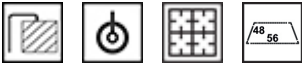

P260XGH

Hob, Aesthetics: Selezione, Gas, 60 cm, Stainless steel, Built-in type: Traditional

TYPE

Product Family: Hob • Dimensions: 60 cm • Type: Gas • Built-in type: Traditional • Power supply: Gas • EAN code: 8017709179663

AESTHETICS

Colour: Stainless steel • Finishing: Satin • Aesthetics: Selezione • Type of steel: Brushed • Material: Stainless Steel • Controls colour: Silver • Type of control setting: Control knobs • Control knob position: Front • No. of controls: 4 • Pan stands: Cast iron • Burners: Smeg Contemporary • Burners Material: Alluminium • Serigraphy colour: Black

PROGRAMME / FUNCTIONS

Total no. of cook zones: 4 • No. of gas cook zones: 4

OPTIONS

Worktop Cut-Out: 478-482x555-560 mm