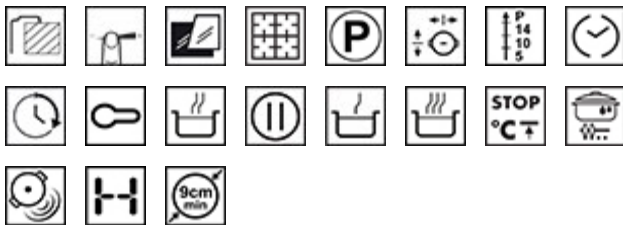

PM6621WLDX

Hob, Aesthetics: Dolce Stil Novo, Mixed, 65 cm, Black, Built-in type: Traditional

TYPE

Product Family: Hob • EAN code: 8017709230463 • Dimensions: 65 cm • Power supply: Mixed • Built-in type: Traditional • Type: Mixed

AESTHETICS

Glass edge: Straight edge • Burners Material: Aluminium • Type of control setting: Control knobs • Slider: Yes • No. of controls: 2 • Components finishing: Stainless Steel • Controls colour: Black • Finishing: Glass • Aesthetics: Dolce Stil Novo • Burners: Smeg Contemporary • Glass type: Ceramic • Control knob position: Front • Glass on Steel: Yes • Burner Coating: Black Ceram • Serigraphy colour: Grey • Colour: Black • Material: Glass • Pan stands: Cast iron

PROGRAMS / FUNCTIONS

Total no. of cook zones: 4 • No. of induction cook zones: 2 • No. of gas cook zones: 2 • No. of Flexible zones: 1 • No. of cooking zones with booster: 2 • Power levels: 9 • Main on/off switch: Yes