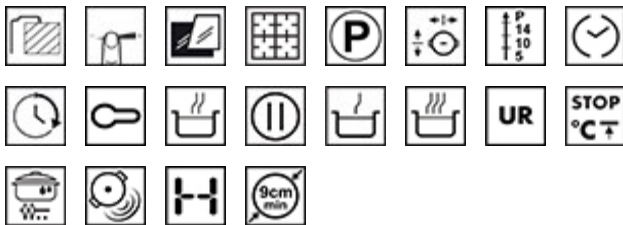

PM6721WLDR

Hob, Aesthetics: Dolce Stil Novo, Mixed, 70/75 cm, Black, Built-in type: Traditional

TYPE

Product Family: Hob • EAN code: 8017709230470 • Dimensions: 70/75 cm • Power supply: Mixed • Built-in type: Traditional • Type: Mixed

AESTHETICS

Glass edge: Straight edge • Burners Material: Aluminium • Type of control setting: Control knobs • Slider: Yes • No. of controls: 2 • Components finishing: Copper • Controls colour: Black • Finishing: Glass • Aesthetics: Dolce Stil Novo • Burners: Smeg Contemporary • Glass type: Ceramic • Control knob position: Front • Glass on Steel: Yes • Burner Coating: Black Ceram • Serigraphy colour: Grey • Colour: Black • Material: Glass • Pan stands: Cast iron

PROGRAMS / FUNCTIONS

Total no. of cook zones: 4 • No. of induction cook zones: 2 • No. of gas cook zones: 2 • No. of Flexible zones: 1 • No. of cooking zones with booster: 2 • Power levels: 9 • Main on/off switch: Yes