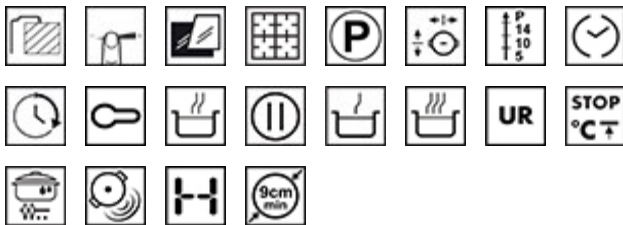

PM6721WLDX

Hob, Aesthetics: Dolce Stil Novo, Mixed, 70/75 cm, Black, Built-in type: Traditional

TYPE

Product Family: Hob • EAN code: 8017709230487 • Dimensions: 70/75 cm • Power supply: Mixed • Built-in type: Traditional • Type: Mixed

AESTHETICS

Glass edge: Straight edge • Burners Material: Alluminium • Type of control setting: Control knobs • Slider: Yes • No. of controls: 2 • Components finishing: Stainless Steel • Controls colour: Black • Finishing: Glass • Aesthetics: Dolce Stil Novo • Burners: Smeg Contemporary • Glass type: Ceramic • Control knob position: Front • Glass on Steel: Yes • Burner Coating: Black Ceram • Serigraphy colour: Grey • Colour: Black • Material: Glass • Pan stands: Cast iron

PROGRAMS / FUNCTIONS

Total no. of cook zones: 4 • No. of induction cook zones: 2 • No. of gas cook zones: 2 • No. of Flexible zones: 1 • No. of cooking zones with booster: 2 • Power levels: 9 • Main on/off switch: Yes