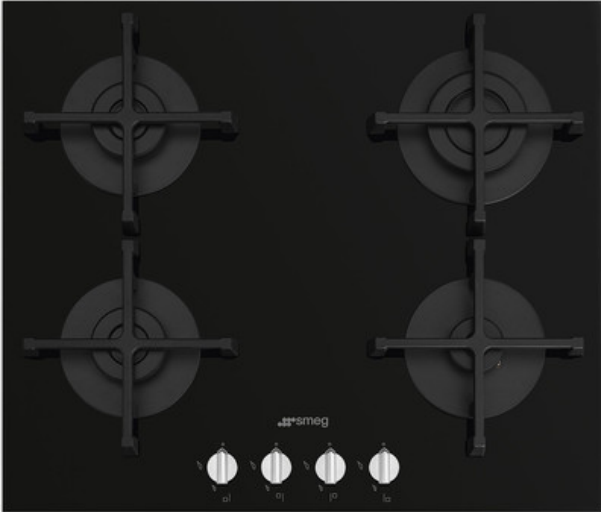

PV264N

Hob, Aesthetics: Selezione, Gas, 60 cm, Black, Built-in type: Ultra-low profile or Fully Flushed

TYPE

Product Family: Hob • Dimensions: 60 cm • Type: Gas • Built-in type: Ultra-low profile or Fully Flushed • Power supply: Gas •

EAN code: 8017709288662

AESTHETICS

Colour: Black • Finishing: Glass • Aesthetics: Selezione • Material: Glass • Glass type: Standard (clear) • Controls colour: Steel effect • Type of control setting: Control knobs • Control knob position: Front • No. of controls: 4 • Glass edge: Straight edge • Glass on Steel: Yes • Pan stands: Cast iron • Burners: Standard • Burners Material: Aluminium • Serigraphy colour: White

PROGRAMME / FUNCTIONS

Total no. of cook zones: 4 • No. of gas cook zones: 4

OPTIONS

Worktop Cut-Out: 482-486x560-564 mm

COOKING ZONES

1st zone position: Front-left • 2nd zone position: Rear-left • 3rd zone position: Rear-right • 4th zone position: Front-right • 1st zone type: Gas - Semi Rapid • 2nd zone type: Gas - Semi Rapid • 3rd zone type: Gas - Rapid • 4th zone type: Gas - AUX • 1st zone power: 1.70 kW • 2nd zone power: 1.70 kW • 3rd zone power: 2.90 kW • 4th zone power: 1.00 kW

ALSO AVAILABLE

LOGISTIC INFORMATION

Dimensions of the product (mm): 48x600x510 • Depth: 510 mm • Width: 600 mm • Product Height: 48 mm • Net weight (kg): 14.200 kg

ACCESSORIES INCLUDED

Other gas nozzles included: G30 GPL Liquid gas