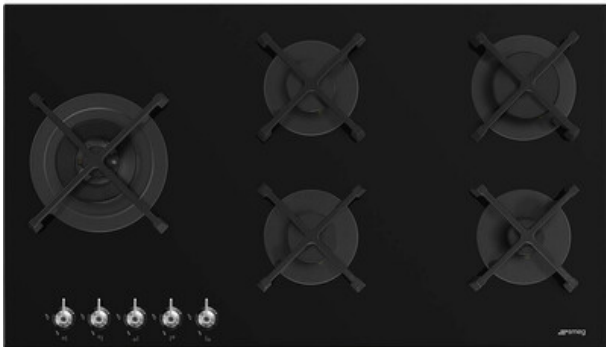

PV395LN

Hob, Aesthetics: Classica, Gas, 90 cm, Black, Built-in type: Ultra-low profile or Fully Flushed

TYPE

Product Family: Hob • Dimensions: 90 cm • Type: Gas • Built-in type: Ultra-low profile or Fully Flushed • Power supply: Gas • EAN code: 8017709324728

AESTHETICS

Colour: Black • Finishing: Glass • Aesthetics: Classica • Material: Glass • Glass type: Standard (clear) • Controls colour: Steel effect • Type of control setting: Control knobs • Control knob position: Front • No. of controls: 5 • Glass edge: Straight edge • Glass on Steel: Yes • Pan stands: Cast iron • Burners: Standard • Burners Material: Aluminium • Serigraphy colour: White

PROGRAMME / FUNCTIONS

Total no. of cook zones: 5 • No. of gas cook zones: 5

OPTIONS

Worktop Cut-Out: 482-486x844-848 mm

COOKING ZONES

1st zone position: Centre-left • 2nd zone position: Rear-centre • 3rd zone position: Front-centre • 4th zone position: Rear-right • 5th zone position: Front-right • 1st zone type: Gas - 2UR (dual) • 2nd zone type: Gas - Semi Rapid • 3rd zone type: Gas - Semi Rapid • 4th zone type: Gas - Rapid • 5th zone type: Gas - AUX • 1st zone power: 4.00 kW • 2nd zone power: 1.80 kW • 3rd zone power: 1.80 kW • 4th zone power: 2.60 kW • 5th zone power: 1.00 kW