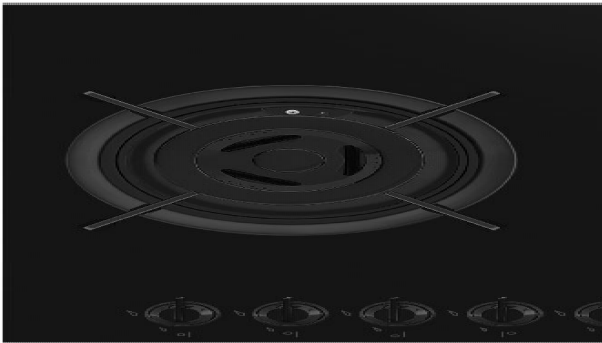

PV695LCNR

Hob, Aesthetics: Dolce Stil Novo, Gas, 90 cm, Black, Built-in type: Traditional

TYPE

Product Family: Hob • EAN code: 8017709222161 • Dimensions: 90 cm • Power supply: Gas • Built-in type: Traditional • Type: Gas

AESTHETICS

Type of control setting: Control knobs • No. of controls: 5 • Components finishing: Copper • Controls colour: Black • Finishing: Glass • Aesthetics: Dolce Stil Novo • Glass type: Ceramic • Control knob position: Front • Glass on Steel: Yes • Burner Coating: Black Ceram • Serigraphy colour: Grey • Colour: Black • Material: Glass • Pan stands: Cast iron

PROGRAMS / FUNCTIONS

Total no. of cook zones: 5 • No. of gas cook zones: 5

OPTIONS

Standard cut out: 482-486x844-848 mm

COOKING ZONES

5th zone position: Front-right • 4th zone position: Rear-right • 3rd zone position: Front-centre • 4th zone type: Gas - Rapid • 5th zone type: Gas - AUX • 2nd zone type: Gas - Semi Rapid • 3rd zone type: Gas - Semi Rapid • 2nd zone power: 1.70 kW • 1st zone type: Gas - UR • 1st zone power: 6.00 kW • 4th zone power: 2.60 kW • 3rd zone power: 1.70 kW • 2nd zone position: Rear-centre • 1st zone position: Left • 5th zone power: 1.10 kW

LOGISTIC INFORMATION

Dimensions of the product (mm): 102x900x510 • Width (mm): 900 mm • Depth (mm): 510 mm • Product Height (mm): 102 mm

ACCESSORIES INCLUDED

Cast iron wok support: 1 Other gas nozzles included: G30 GPL Liquid gas Other gas connections provided: Conical