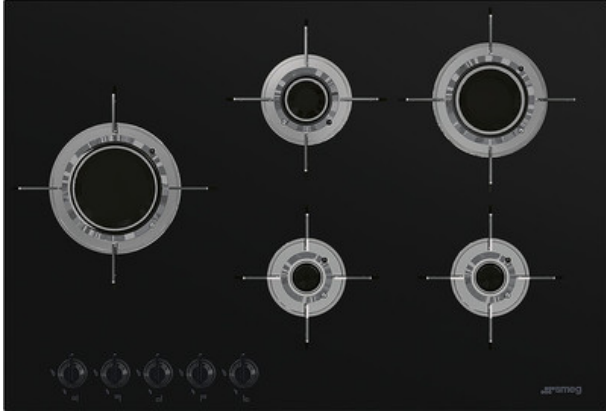

PVL675LCN

Hob, Aesthetics: Dolce Stil Novo, Gas, 70/75 cm, Black, Built-in type: Ultra-low profile or Fully Flushed

TYPE

Product Family: Hob • Dimensions: 70/75 cm • Type: Gas • Built-in type: Ultra-low profile or Fully Flushed • Power supply: Gas •
EAN code: 8017709217822

AESTHETICS

Colour: Black • Finishing: Glass • Aesthetics: Dolce Stil Novo • Material: Glass • Glass type: Ceramic • Controls colour: Black •
Type of control setting: Control knobs • Control knob position: Front • No. of controls: 5 • Glass edge: Straight edge • Glass on
Steel: Yes • Pan stands: Stainless steel • Pan Stand Coating: Titanium • Burners: Laminate • Burners Material: Brass • Burner
Coating: Nichelato • Serigraphy colour: Grey

PROGRAMME / FUNCTIONS

Total no. of cook zones: 5 • No. of gas cook zones: 5

OPTIONS

Worktop Cut-Out: 482-486x700-704 mm

COOKING ZONES

1st zone position: Centre-left • 2nd zone position: Rear-centre • 3rd zone position: Front-centre • 4th zone position: Rear-right • 5th zone position: Front-right • 1st zone type: Gas - UR • 2nd zone type: Gas - Semi Rapid • 3rd zone type: Gas - AUX • 4th zone type: Gas - Rapid • 5th zone type: Gas - AUX • 1st zone power: 3.50 kW • 2nd zone power: 1.60 kW • 3rd zone power: 1.00 kW • 4th zone power: 2.50 kW • 5th zone power: 1.00 kW