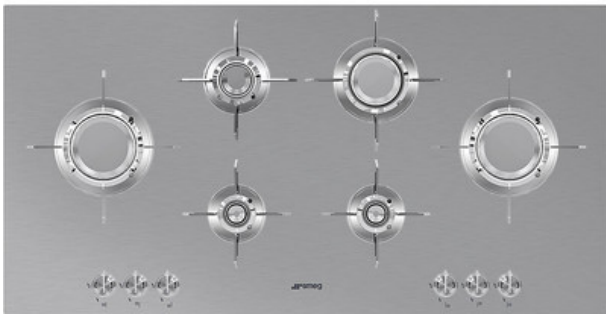

PXL6106

Hob, Aesthetics: Dolce Stil Novo, Gas, 100 cm, Stainless steel, Built-in type: Ultra-low profile or Fully Flushed

TYPE

Product Family: Hob • Dimensions: 100 cm • Type: Gas • Built-in type: Ultra-low profile or Fully Flushed • Power supply: Gas •

EAN code: 8017709220631

AESTHETICS

Colour: Stainless steel • Finishing: Satin • Aesthetics: Dolce Stil Novo • Type of steel: Brushed • Material: Stainless Steel •

Controls colour: Steel effect • Type of control setting: Control knobs • Control knob position: Front • No. of controls: 6 • Pan

stands: Stainless steel • Pan Stand Coating: Titanium • Burners: Laminate • Burners Material: Brass • Burner Coating: Nichelato

• Serigraphy colour: Black

PROGRAMME / FUNCTIONS

Total no. of cook zones: 6 • No. of gas cook zones: 6