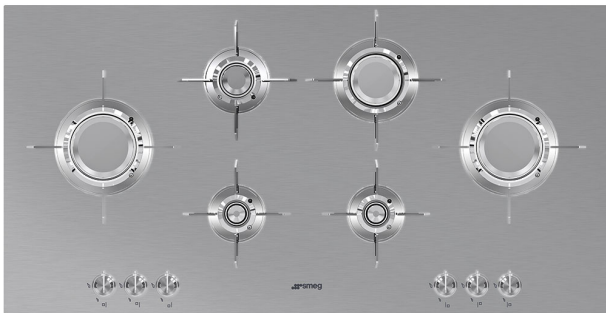

PXL6106

Hob, Aesthetics: Dolce Stil Novo, Gas, 100 cm, Stainless steel, Built-in type: Ultra-low profile or Fully Flushed

UR

TYPE

Product Family: Hob • EAN code: 8017709220631 • Dimensions: 100 cm • Power supply: Gas • Built-in type: Ultra-low profile or Fully Flushed • Type: Gas

AESTHETICS

Burners Material: Brass • Type of control setting: Control knobs • No. of controls: 6 • Controls colour: Steel effect • Finishing: Satin • Aesthetics: Dolce Stil Novo • Burners: Laminate • Type of steel: Brushed • Control knob position: Front • Serigraphy colour: Black • Colour: Stainless steel • Material: Stainless Steel • Pan stands: Stainless steel • Pan Stand Coating: Titanium

PROGRAMS / FUNCTIONS

Total no. of cook zones: 6 • No. of gas cook zones: 6

OPTIONS

Standard cut out: 482-486x880-884 mm

COOKING ZONES

6th zone position: Centre-right • 5th zone position: Front-right • 4th zone position: Rear-right • 6th zone type: Gas - UR • 3rd zone position: Front-left • 4th zone type: Gas - Rapid • 5th zone type: Gas - AUX • 2nd zone type: Gas - Semi Rapid • 3rd zone type: Gas - AUX • 2nd zone power: 1.60 kW • 1st zone type: Gas - UR • 1st zone power: 3.50 kW • 4th zone power: 2.40 kW • 3rd zone power: 1.00 kW • 2nd zone position: Rear-left • 1st zone position: Centre-left • 5th zone power: 3.50 kW • 5th zone power: 1.00 kW

ALSO AVAILABLE

LOGISTIC INFORMATION

Dimensions of the product (mm): 92x1000x510 • Width (mm): 1000 mm • Depth (mm): 510 mm • Product Height (mm): 92 mm

ACCESSORIES INCLUDED

Other gas nozzles included: G25 Natural gas, G30 GPL Liquid gas Other gas connections provided: Conical