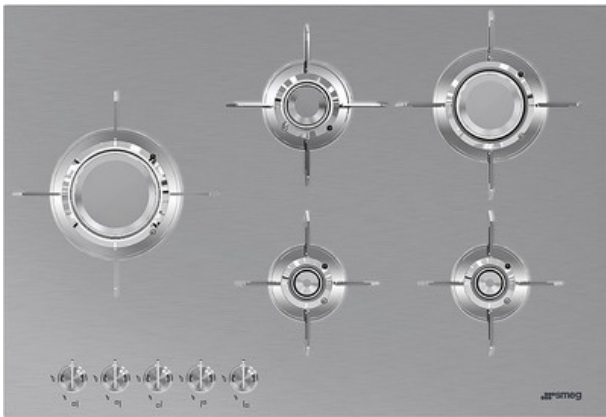

PXL675L

Hob, Aesthetics: Dolce Stil Novo, Gas, 70/75 cm, Stainless steel, Built-in type: Ultra-low profile or Fully Flushed

TYPE

Product Family: Hob • Dimensions: 70/75 cm • Type: Gas • Built-in type: Ultra-low profile or Fully Flushed • Power supply: Gas •

EAN code: 8017709217808

AESTHETICS

Colour: Stainless steel • Finishing: Satin • Aesthetics: Dolce Stil Novo • Type of steel: Brushed • Material: Stainless Steel •
Controls colour: Steel effect • Type of control setting: Control knobs • Control knob position: Front • No. of controls: 5 • Pan
stands: Stainless steel • Pan Stand Coating: Titanium • Burners: Laminate • Burners Material: Brass • Burner Coating: Nichelato
• Serigraphy colour: Black

ALSO AVAILABLE

LOGISTIC INFORMATION

Dimensions of the product (mm): 92x750x510 • Depth: 510 mm • Width: 750 mm • Product Height: 92 mm • Net weight (kg): 17.800 kg • Gross weight (kg): 20.500 kg

ACCESSORIES INCLUDED