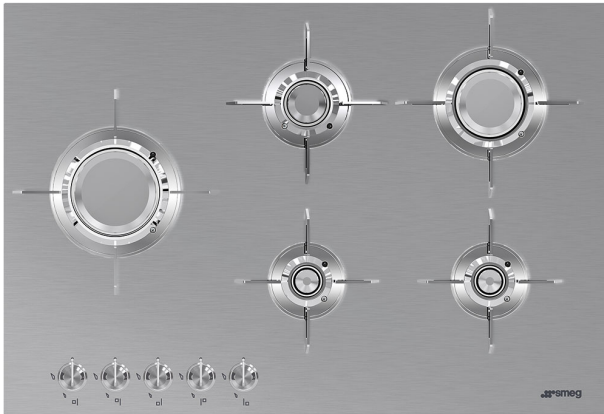

PXL675L

Hob, Aesthetics: Dolce Stil Novo, Gas, 70/75 cm, Stainless steel, Built-in type: Ultra-low profile or Fully Flushed

UR

TYPE

Product Family: Hob • EAN code: 8017709217808 • Dimensions: 70/75 cm • Power supply: Gas • Built-in type: Ultra-low profile or Fully Flushed • Type: Gas

AESTHETICS

Burners Material: Brass • Type of control setting: Control knobs • No. of controls: 5 • Controls colour: Steel effect • Finishing: Satin • Aesthetics: Dolce Stil Novo • Burners: Laminate • Type of steel: Brushed • Control knob position: Front • Serigraphy colour: Black • Colour: Stainless steel • Material: Stainless Steel • Pan stands: Stainless steel • Pan Stand Coating: Titanium

ALSO AVAILABLE

LOGISTIC INFORMATION

Dimensions of the product (mm): 92x750x510 • Width (mm): 750 mm • Depth (mm): 510 mm • Product Height (mm): 92 mm

ACCESSORIES INCLUDED

Other gas nozzles included: G25 Natural gas, G30 GPL Liquid gas Other gas connections provided: Conical