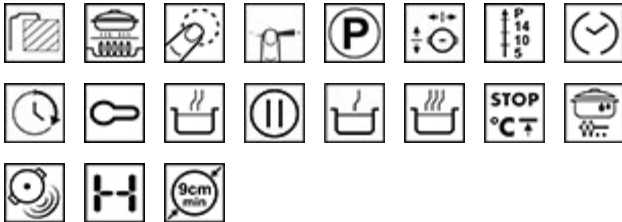

SIM662WLDR

Hob, Aesthetics: Dolce Stil Novo, Induction, 60 cm, Black, Built-in type: Traditional

TYPE

Product Family: Hob • EAN code: 8017709221942 • Dimensions: 60 cm • Power supply: Electric • Built-in type: Traditional • Type: Induction

AESTHETICS

Glass edge: Straight edge • Type of control setting: Touch controls • Slider: Yes • Components finishing: Copper • Finishing: Glass • Aesthetics: Dolce Stil Novo • Glass type: Ceramic • Control knob position: Front • Serigraphy colour: Grey • Colour: Black • Material: Glass

PROGRAMS / FUNCTIONS

Total no. of cook zones: 4 • No. of induction cook zones: 4 • No. of Flexible zones: 2 • No. of cooking zones with booster: 4 • Power levels: 9 • Main on/off switch: Yes

OPTIONS

Flexible Zone Type: MultiZone • Rapid level selection: Yes • Standard cut out: 490x560 mm • End cooking timer: 4 • Showroom Demo Option: Yes • Residual time indicator: Yes • Control Lock / Child Safety: Yes • Keep warm automatic function: Yes • Multizone Option: Yes • Pause option: Yes • Minute minder: 1 • Melting/Low temperature cooking function: Yes • End of cooking alarm: Yes • Simmering Function: Yes

LOGISTIC INFORMATION

Dimensions of the product (mm): 53x600x510 • Width (mm): 600 mm • Depth (mm): 510 mm • Product Height (mm): 53 mm

OPTIONAL

SCRIP: Scraper, Cookers, HobsLGCN: Connecting Strip, HobsTPK: Teppanyaki grill, Hobs