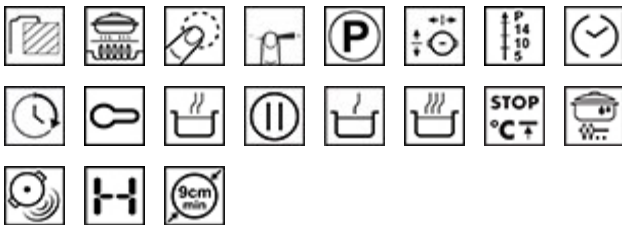

SIM662WLDX

Hob, Aesthetics: Dolce Stil Novo, Induction, 60 cm, Black, Built-in type: Traditional

TYPE

Product Family: Hob • EAN code: 8017709222079 • Dimensions: 60 cm • Power supply: Electric • Built-in type: Traditional • Type: Induction

AESTHETICS

Glass edge: Straight edge • Type of control setting: Touch controls • Slider: Yes • Components finishing: Stainless Steel • Finishing: Glass • Aesthetics: Dolce Stil Novo • Glass type: Ceramic • Control knob position: Front • Serigraphy colour: Grey • Colour: Black • Material: Glass

PROGRAMS / FUNCTIONS

Total no. of cook zones: 4 • No. of induction cook zones: 4 • No. of Flexible zones: 2 • No. of cooking zones with booster: 4 • Power levels: 9 • Main on/off switch: Yes

OPTIONS

Flexible Zone Type: MultiZone • Rapid level selection: Yes • Standard cut out: 490x560 mm • End cooking timer: 4 • Showroom Demo Option: Yes • Residual time indicator: Yes • Control Lock / Child Safety: Yes • Keep warm automatic function: Yes • Multizone Option: Yes • Pause option: Yes • Minute minder: 1 • Melting/Low temperature cooking function: Yes • End of cooking alarm: Yes • Simmering Function: Yes