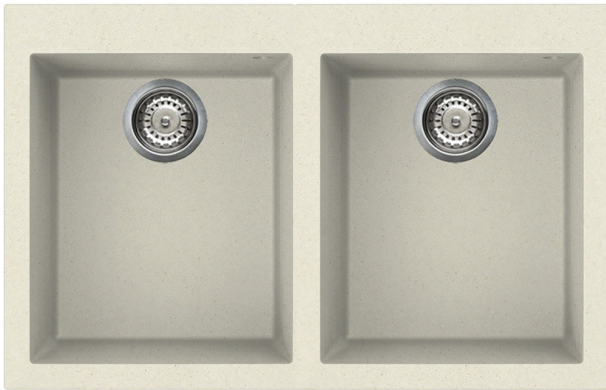

## VZ3434P

Sink, Universale, Synthetic sink, Standard, No. of bowls: 2, Cream

### TYPE

Sink dimensions: 79 cm • Product Family: Sink • EAN code: 8017709213527 • Sink material: Composite • No. of bowls: 2 • Type: Synthetic sink

### AESTHETICS

Aesthetics: Universale • Anti-bacteria: Yes • Anti-scratch: Yes • Serie: Quadra • Tap hole / precut tap hole: Prepared • Building in type: Standard • Color: Cream

### TECHNICAL FEATURES

Dividing wall width: 34 mm • Type of clips: Standard • Frame depth (mm): 10 • Tap hole: 1 • Height from kitchen top: 10 mm • Width (mm): 790 mm • Cutout radius: 10 mm • Cutout dimension topmount (mm): 770 X 480 mm • Base unit size: 80 cm • No. of clips: 4 • Tap hole diameter: 35 mm