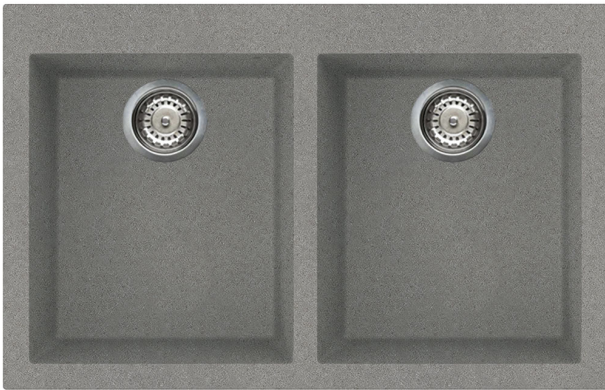

VZ3434TT

Sink, Universale, Synthetic sink, Standard, No. of bowls: 2, Titanium

TYPE

Sink dimensions: 79 cm • Product Family: Sink • EAN code: 8017709213541 • Sink material: Composite • No. of bowls: 2 • Type: Synthetic sink

AESTHETICS

Aesthetics: Universale • Anti-bacteria: Yes • Anti-scratch: Yes • Serie: Quadra • Tap hole / precut tap hole: Prepared • Building in type: Standard • Color: Titanium

TECHNICAL FEATURES

Dividing wall width: 34 mm • Type of clips: Standard • Frame depth (mm): 10 • Base unit size: 80 cm • Tap hole: 1 • Height from kitchen top: 10 mm • No. of clips: 4 • Width (mm): 790 mm • Cutout radius: 10 mm • Cutout dimension topmount (mm): 770 X 480 mm

RH BOWL

Strainer dimension: 3.5" • Bowl type RH: Squared • Bowl dimensions, WxDxH (mm): 343 x 395 x 220 mm • Bowl depth (mm): 220 mm • Strainer position: Wall position

LH BOWL

Strainer dimension LH bowl: 3.5" • Bowl type LH: Squared • LH Bowl depth (mm): 220 mm • Overflow LH bowl: Yes, traditional • Strainer position LH bowl: Side bowl • Bowl dimensions LH, WxDxA (mm): 343 x 395 x 220 mm

LOGISTIC INFORMATION

Dimensions of the product (mm): 235x790x500 mm

ACCESSORIES INCLUDED

Accessories for installation: Strainer, Siphon with dishwasher outlet connection, Fixing clips

OPTIONAL

KITFD100: Waste disposal, SinksKITFD075: Waste disposal, SinksKITFD050: Waste disposal, SinksDBSINT34: Basket, SinksKITPOPUP: Automatic pop-up, SinksKITDSQ: Soap Dispenser, SinksKITDS: Soap Dispenser, Sinks