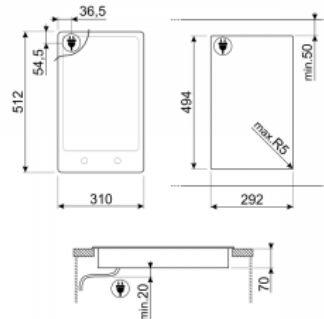

classica Aesthetic

EAN13: 8017709138035

Hob, Classic, Ceramic, 30 cm, Built-in type: Ultra-low profile

TYPE

• Product Family: Hob • Dimensions: 30 cm • Power supply: Electric • Type: Ceramic • Built-in type: Ultra-low profile

AESTHETICS

• Aesthetics: Classic • Material: Glass • Glass type: Ceramic • Control knob position: Front • Type of control setting: Control knobs • Control knobs: Classic • No. of controls: 2 • Controls colour: Steel effect • Frame: Yes

PROGRAMS / FUNCTIONS

• Total no. of cook zones: 2 • No. of ceramic cook zones: 2 • Power levels: 9

COOKING ZONES

• 1st zone position: Front-centre • 2nd zone position: Rear-centre • 1st zone type: Ceramic - Single • 2nd zone type: Ceramic - Single • 1st zone dimensions: Ø 14.0 cm • 2nd zone dimensions: Ø 18.0 cm • 1st zone power: 1200 • 2nd zone power: 1800

• Electrical connection rating (W): 3000 W • Current: 13 Amp • Voltage (V): 220-240 V • Frequency (Hz): 50/60 Hz

LOGISTIC INFORMATION

• Dimensions of the product (mm): 70x310x512

OPTIONAL

• 6 Linea knobs for PGF hobs: **6MP1PGF**