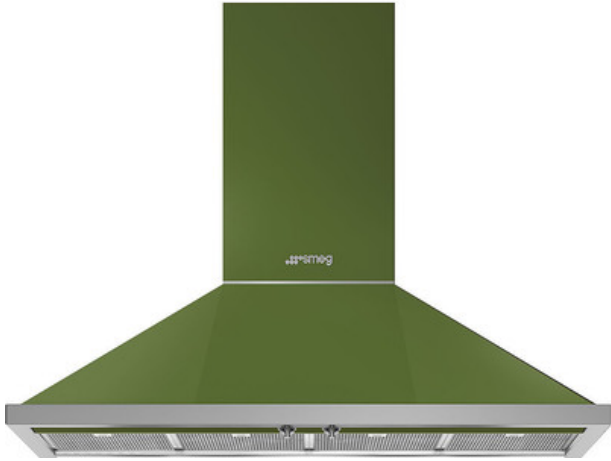

KPF48UOG

Hood, Decorative wall hood, Portofino, Olive green, 48 "

TYPE

Product family: Hood • Hood Type: Decorative wall hood • Hood width: 48 " • Extraction: Vented • EAN code: 8017709261719

AESTHETIC

Color: Olive green • Aesthetic: Portofino • Design: Chimney • Material: Stainless steel • Stainless steel type: Brushed

PROGRAMS / FUNCTIONS

Speed levels: 4

CONTROLS

Control setting: Control knobs • Control knobs: Portofino • No. of controls: 2 • Controls color: Stainless steel effect

TECHNICAL FEATURES

No. of lights: 4 • Lighting: LED • Light power: 20 W • Light color temperature scale (°K): 4000 °K • Maximum extraction capacity at free mode: 577.5 CFM • Motor power: 455 W • No. of filters: 4 • Anti-grease filters: Stainless steel • Minimum distance from gas cooktop: 30 " • Vent outlet: 150 " • Minimum distance from electric cooktop: 26 " • No-return valve: Yes

LOGISTIC INFORMATION

Dimensions: 1190x1219x505 • Width: 47 " • Depth: 19 7/8 " • Height: 46 7/8 "

OPTIONAL

FLTK-1: Charcoal filter, Hoods