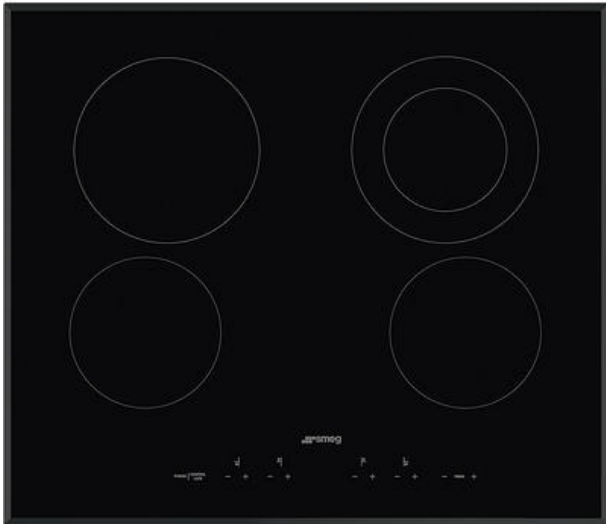

SEU244ETB

Cooktop, Aesthetic: Universal, Ceramic, 24", Installation: Ultra-low profile

TYPE

Product family: Cooktop • Dimensions: 24" • Type: Ceramic • Installation: Ultra-low profile • Power supply: Electric • EAN code: 8017709240998

AESTHETIC

Color: Black • Finishing: Glass • Aesthetic: Universal • Material: Glass • Glass: Ceramic • Control setting type: Touch controls • Controls position: Front • Glass edge: Beveled • Silkscreen color: Gray

COOKING ZONES

Zone 1 - Position: Front-left • Zone 2 - Position: Rear-left • Zone 3 - Position: Rear-right • Zone 4 - Position: Front-right • Zone 1 - Type: Ceramic - single • Zone 2 - Type: Ceramic - single • Zone 3 - Type: Ceramic - double • Zone 4 - Type: Ceramic - single • Zone 1 - Dimensions: Ø 14.8 cm • Zone 2 - Dimensions: Ø 18.4 cm • Zone 3 - Dimensions: Ø 12.4 - Ø 18.4 cm • Zone 4 - Dimensions: Ø 14.8 cm • Zone 1 - Power: 1.20 kW • Zone 2 - Power: 1.80 kW • Zone 3 - Power: 0.75 - 1.80 kW • Zone 4 - Power: 1.20 kW